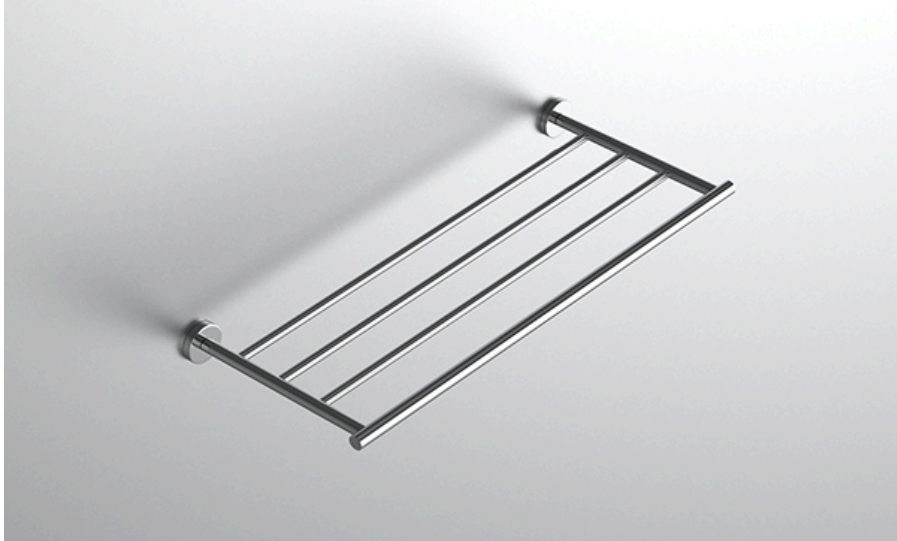

## FEATURES

- Premium 304 Grade Stainless Steel
- Solid Mount Construction
- Concealed Installation Hardware
- State of the art wall anchors included for installation on Dry wall or Tile

### TOWEL RACK

Model	Product	Finishes Available
MST-TRK24-D	Towel Rack	Multiple finishes available. Over 23 finishes to choose from.

FINISHES			
	Polished (-P)	Antique Copper (-ACOP)	Polished Gold (-PGLD)
	Brushed (-B)	Polished Brass (-PBRS)	Brushed Copper (-BCOP)
	Brushed Gold (-BGLD)	Matte White (-WHT)	Brushed Rose Gold (-BRGD)
	Matte Black (-BLK)	Brushed Modern Bronze (-BMBRZ)	Brushed Black (-BRBLK)
	Oil Rubbed Bronze (-ORB)	Glossy White (-GWHT)	Polished Black (-PBLK)
	Brushed Brass (-BBRS)	Polished Rose Gold (-PRGD)	Antique Nickel (-ANKL)
	Brushed Bronze (-BBRZ)	Unlacquered Brass (-UBRS)	Black Nickel (-NKBL)
	Antique Brass (-ABRS)	Polished Nickel (-PNKL)	

Dimensions in inches

FRONT

TOP

SIDE

NOTE: Dimensions subject to change without notice.